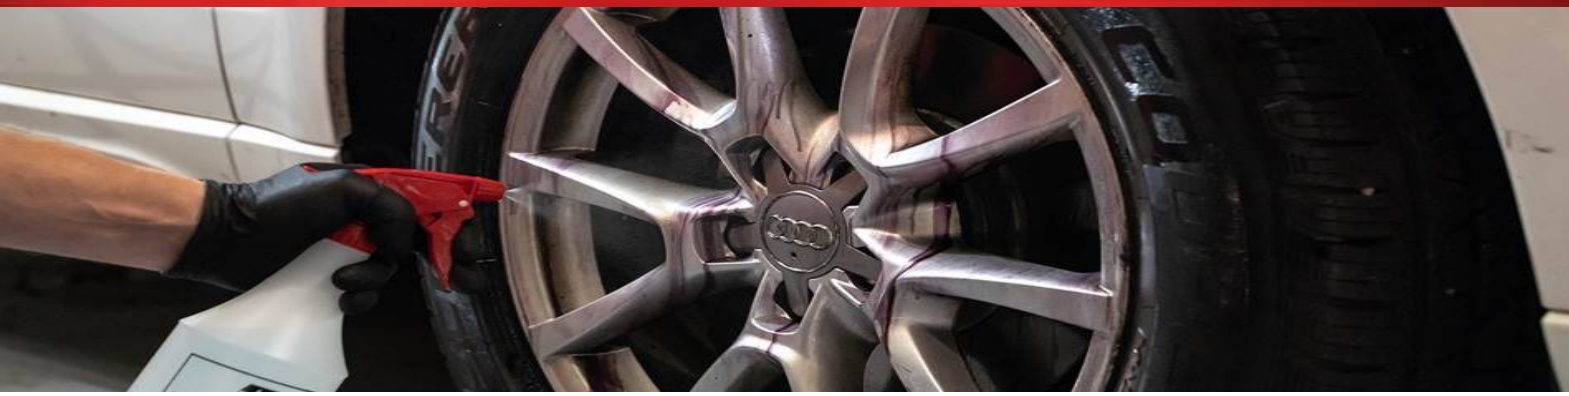

Malco Aero Thunder All Purpose Cleaner

Aero Thunder All Purpose Cleaner is an aerosol that removes a variety of soils from both hard and soft surfaces. This premium, aluminium safe formula is an ideal upholstery cleaner, carpet cleaner, whitewall cleaner and engine cleaner removing heavy grease and grime. Aero Thunder can even be used on painted surfaces. Body Shop Safe.

Available: Aerosol (126319)

Malco Outrageous Orange All Purpose Cleaner Concentrate

Outrageous Orange is a powerful, all purpose cleaner, ideal for both interior and exterior use. It cleans with the power of natural solvents and d-limonene. Can be used on engines, concrete floors, vinyl, plastic, tyres and wheels. Dilution rate up to 1:30. Phosphate Free, Water Based and Body Shop Safe.

Available: 3.78L (117601)

Malco Iron Blaster Fallout Remover

Iron Blaster Fallout Remover is an iron remover that rids automotive surfaces of stubborn iron contaminants. This iron fallout remover is safe to use on all OEM paints and is designed to dissolve the toughest contaminants. The pH-neutral formula breaks down rail dust, industrial fallout and stuck on iron deposits, blasting away contamination with ease to restore vehicle paint to a bright finish. Safe to use on glass and can also remove brake dust from coated wheels. Water Based, Phosphate Free and Body Shop Safe.

Available: 650ml (266222) and 3.78L (266201)

Malco Duplex Heavy Duty Cleaning Wipes

Duplex Heavy Duty Cleaning Wipes are a versatile, lanolin based, dual sided cleaning towel. Designed for the toughest soils on hard surfaces and hands. This citrus based formula tackles virtually any clean up challenge without leaving residue behind. Duplex removes grease, grime, oil, tar and ink. Water Based, Phosphate Free, Ammonia Free and Body Shop Safe.

Available: 130 Count (2900130)

Pacer Multiclean Plus Full Strength Biodegradable Cleaner

Pacer Multiclean Plus is a powerful alkaline based biodegradable cleaner and degreaser designed to remove dirt and grime from most types of surfaces. Used to clean vinyl, upholstery, floor mats, door jambs, wheels, engines, exhaust deposits and also floors, concrete, stoves, benches, showers and toilets.

Available: 5L (MUL5) and 20L (MUL20)